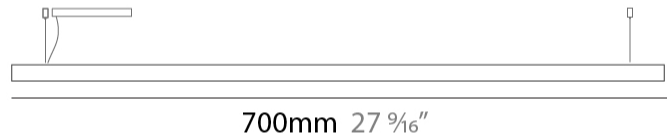

LED60 SUSPENSION

D71015- -

base number
Color   Temperature   Finish   Options

1. To build a product code in our configurator select the specify button on the base model # product page
2. To build a manual product code on this datasheet choose from the options listed below in blue font and add the suffix to the base model #

GENERAL

Series: Woodlin
Subseries: LED60
Brand: Tunto
Division: Design
Mounting Type: Suspension
Mounting Location: Ceiling
Subcategory: Pendant

PHYSICAL

Shape: Rectangle
Length (mm): 700
Length (in): 27 ⁹/₁₆"
Width (mm): 60
Width (in): 2 ³/₈"
Height (mm): 60
Height (in): 2 ³/₈"
Max. Overall Height (mm): 2060
Max. Overall Height (in): 81 ¹/₈"
Light Distribution: Direct
Diffuser: Opal
Fixture Finish: [WAL / ASH / OAK / BLK / WHI](#)
Fixture Material: Wood
Cable Details: 2000mm / 78 3/4"

ELECTRICAL

Lamp Type: LED
Input Wattage (W): 29
Total Output Wattage (W): 25.3
Dimming: Tri-Mode (Non-Dimming and Phase Dimming (120Vac only) and 0-10V Dimming)
Driver Included: Yes
Driver Location: Integrated
Driver Type: Constant Current - Universal
Driver Class: Class 2
Input Voltage (V): 120 - 277
Constant Current (MA): 700

LED

Color Temperature (°K): [2700 / 3000 / 4000](#)
Max. Delivered Lumen (lm): 2180
CRI: >93 CRI
Lamp Life (hrs): 50000

OPTICAL

RATINGS AND CERTIFICATIONS

Certified By: Certified for North American Standards
IP rating: IP20

PROJECT	_____
TYPE	_____
SPECIFIER	_____
QUANTITY	_____
DATE	_____

60mm 2 ³/₈"

Direct